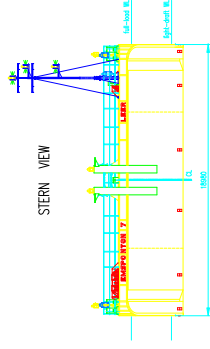

087.360000.002

STARBOARD PROFILE

BOW VIEW

TOP VIEW

STERN VIEW

HOLD PLAN

SCALE: 1:1000
DATE: 08.08.2020
DRAWN: [Name]
CHECKED: [Name]
APPROVED: [Name]

NO.	REVISION	DATE	BY	DESCRIPTION
1				
2				
3				
4				
5				
6				
7				
8				
9				
10				
11				
12				
13				
14				
15				
16				
17				
18				
19				
20				
21				
22				
23				
24				
25				
26				
27				
28				
29				
30				
31				
32				
33				
34				
35				
36				
37				
38				
39				
40				
41				
42				
43				
44				
45				
46				
47				
48				
49				
50				