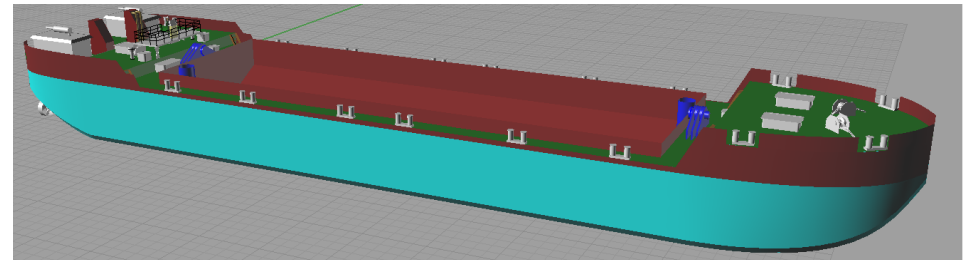

## Ongoing projects:

**550 cuM barge 55.00 x 13,2 x 3,5 m.**

**1000 to 1500 cuM self propelled barge**

**2375 cuM non propelled barge**

**shop drawings & production information :**

above some samples of :

- shop drawings : assembly instructions
- Engine room piping arrangement
- Piping isometrics