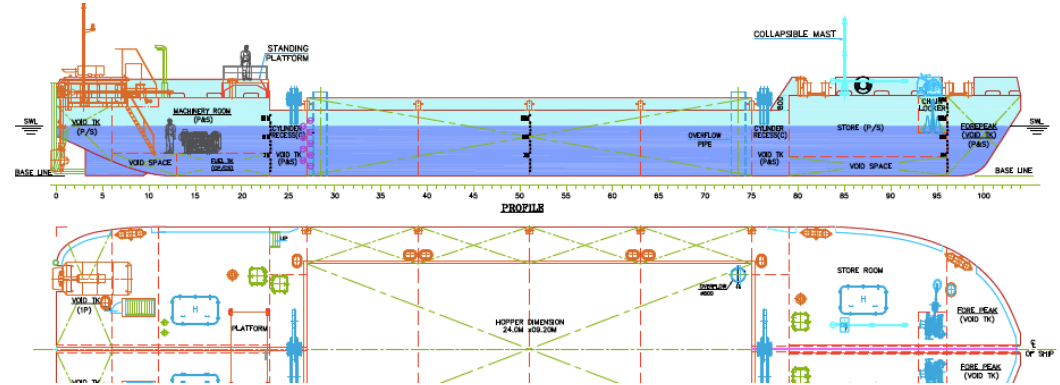

We can deliver:

Preliminary design / tender package

Suitable for investment decisions and/or world wide tendering.

Basic Design, class approved (BV or others)

Suitable for construction (yard to make cutting files)

Detailed design / shop drawings.

Suitable for cutting & fabrication. (tailor made for shipyards requirement (plate sizes, dimensions & weight of sections))
Detailed design can be including systems & equipment detailed engineering.

Steel Package / Assembly kit: all steel material; cut to size, incl. detailed building instructions. & supervision.

Equipment Package, various options :

Hydraulic package: HPU, split cylinders, overflow cylinders etc.
Propulsion package : deck mounted Rudder propeller type or engine-room mounted in -line system
Full package : **everything** needed for completion of the vessel.

We can offers above as services only (Engineering, Tendering, Project Management (IPMA-C) , building supervision)

Or, in combination with financial strong & reliable parties, as **TURN-KEY PROJECT** ship ready for operations, with World Wide Delivery.

The shipbuilding can be done in Netherlands, Europe, Middle or Far East or any other place in the world (Jones Act, Local Content)

Pls contact HOMAR BV

Carl van Hooijdonk

Ongoing projects:

550 cuM barge 55.00 x 13,2 x 3,5 m.