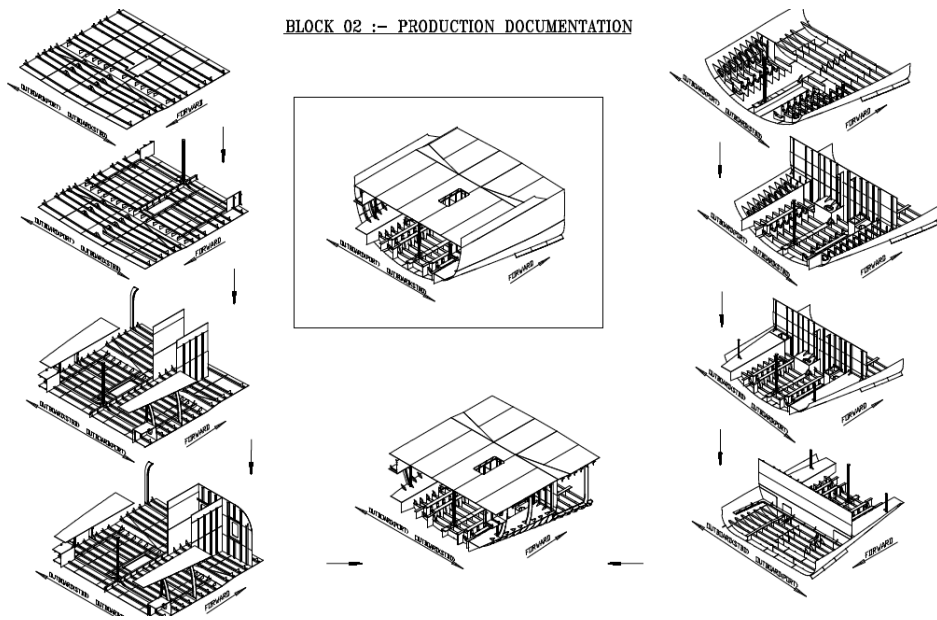

## Ongoing projects:

**550 cuM barge 55.00 x 13,2 x 3,5 m.**

**1000 to 1500 cuM self propelled barge**

**2375 cuM non propelled barge**

**shop drawings & production information :**

above some samples of :

- shop drawings : assembly instructions
- Engine room piping arrangement
- Piping isometrics