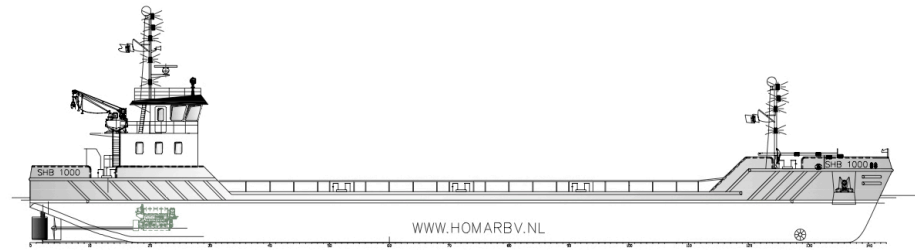

1000 to 1500 cuM self propelled barge