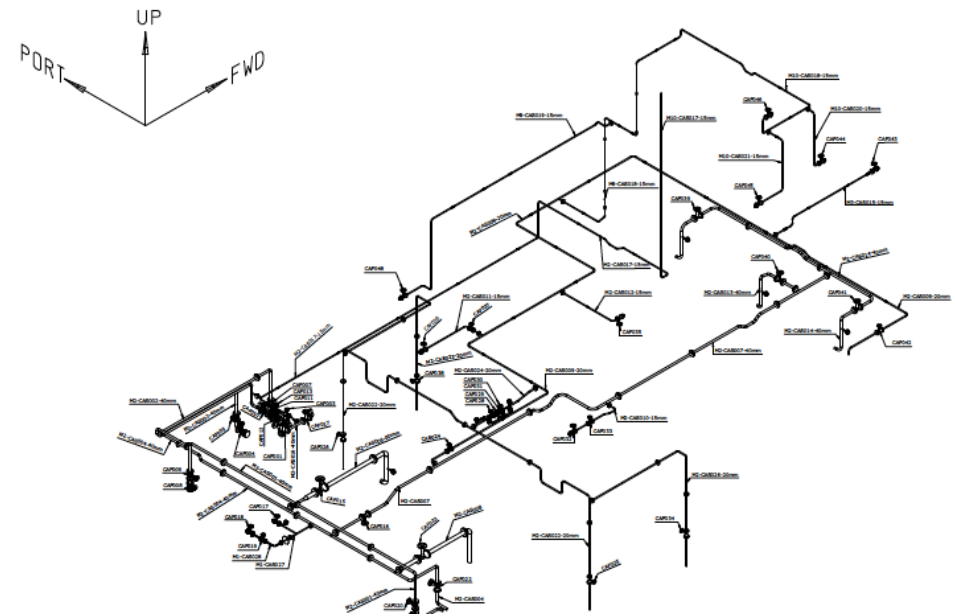

## Ongoing projects:

**550 cuM barge 55.00 x 13,2 x 3,5 m.**

**1000 to 1500 cuM self propelled barge**

**2375 cuM non propelled barge**

**shop drawings & production information :**

above some samples of :

- shop drawings : assembly instructions
- Engine room piping arrangement
- Piping isometrics